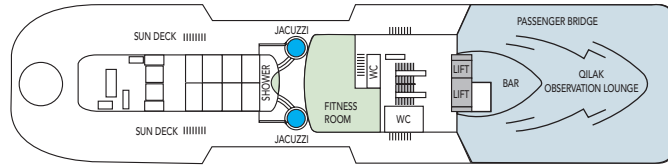

Deck 7

Deck 6