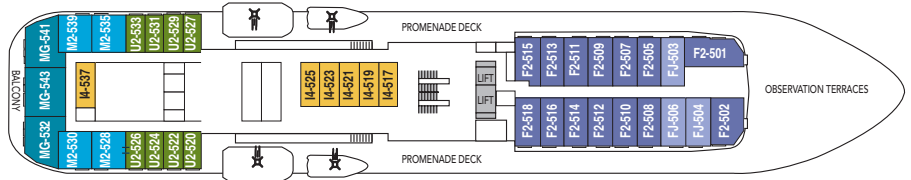

Ship yard:	Fincantieri, (I)
Year of construction:	2007
Gross tonnage:	11 647
Passengers:	318
Beds:	318
Overall length:	114 m
Beam:	20,2 m
Service speed:	13 knots

Deck 8

Deck 7

Deck 6

Deck 5

Deck 4

Deck 3

Deck 2

Cabin category MG

Photo: Tobias Fisher

Cabin category M2

Photo: Gregory Gerault

Cabin category N2

Photo: Tobias Fisher

MG	Outside grand suite	Sitting area, TV, minibar, double bed, shower/wc. Some have private balcony. MG 601 with separate sleeping area.	Deck 5, 6
M	Outside suite	One room, sitting area, TV, minibar, double bed, shower/wc.	Deck 5, 6
F	Outside superior cabin	Sitting area, TV, minibar, double bed, shower/wc.	Deck 3, 5
U	Outside cabin	One bed, one sofa bed, table, refrigerator, TV, shower/wc.	Deck 5, 6
N	Outside cabin	One bed, one sofa bed, table, refrigerator, TV, shower/wc.	Deck 3
FJ	Inside superior cabin	Sitting area, TV, minibar, double bed, shower/wc, limited or no view. FJ 503 with twin bed.	Deck 5
I	Inside cabin	One bed, one sofa bed, refrigerator, TV, shower/wc.	Deck 3, 5, 6
H	Outside cabin	Cabin for disabled. One bed, one sofa bed, table, refrigerator, TV, shower/wc.	Deck 3