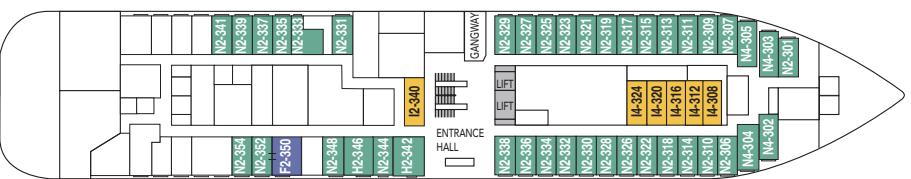

Ship yard:	Fincantieri, (I)
Year of construction:	2007
Gross tonnage:	11 647
Passengers:	318
Beds:	318
Overall length:	114 m
Beam:	20,2 m
Service speed:	13 knots

Deck 8

Deck 7

Deck 6

Deck 5

Deck 4

Deck 3

Deck 2

Cabin category MG

Photo: Tobias Fisher

Cabin category M2

Photo: Gregory Gerault

Cabin category N2

Photo: Tobias Fisher

MG	Outside grand suite	Sitting area, TV, minibar, double bed, shower/wc. Some have private balcony. MG 601 with separate sleeping area.	Deck 5, 6
M	Outside suite	One room, sitting area, TV, minibar, double bed, shower/wc.	Deck 5, 6
F	Outside superior cabin	Sitting area, TV, minibar, double bed, shower/wc.	Deck 3, 5
U	Outside cabin	One bed, one sofa bed, table, refrigerator, TV, shower/wc.	Deck 5, 6
N	Outside cabin	One bed, one sofa bed, table, refrigerator, TV, shower/wc.	Deck 3
FJ	Inside superior cabin	Sitting area, TV, minibar, double bed, shower/wc, limited or no view. FJ 503 with twin bed.	Deck 5
I	Inside cabin	One bed, one sofa bed, refrigerator, TV, shower/wc.	Deck 3, 5, 6
H	Outside cabin	Cabin for disabled. One bed, one sofa bed, table, refrigerator, TV, shower/wc.	Deck 3