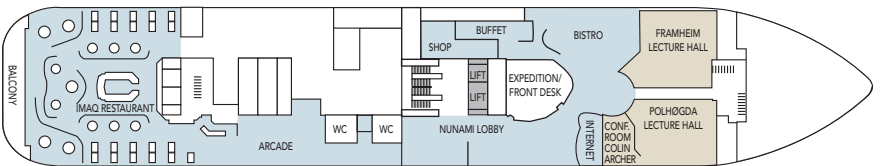

MS FRAM

- DECK 8
- DECK 7
- DECK 6
- DECK 5
- DECK 4
- DECK 3
- DECK 2
- DECK 1

MS Fram brings on the heritage of the original Fram, taking the most advanced technology making it extraordinarily suited for expedition voyages in Polar Regions. Fram means forward – lifting expectations of the voyage at hand. Of the 128 comfortable cabins a number of them are superior and have names after Norwegian polar heroes. The spacious outside decks include accessibility to the very front of the ship – a great place to observe marine wildlife. We are very proud of the art commissioned for MS Fram – local artists from the Arctic have contributed making her a modern masterpiece. After dressing up for shore side excursions and expedition landings you meet at our “tender pit” where we safely embark our sturdy Polar cirkel boats take you safely and efficiently from ship to shore.

Ship yard:	Fincantieri, (I)
Year of construction:	2007
Gross tonnage:	11 647
Passengers:	318
Beds:	318
Overall length:	114 m
Beam:	20,2 m
Service speed:	13 knots

Deck 8

Deck 7

Deck 6

Deck 5

Deck 4

Deck 3

Deck 2