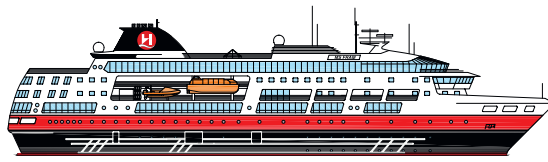

MS FRAM

- DECK 8
- DECK 7
- DECK 6
- DECK 5
- DECK 4
- DECK 3
- DECK 2
- DECK 1

MS Fram brings on the heritage of the original Fram, taking the most advanced technology making it extraordinarily suited for expedition voyages in Polar Regions. Fram means forward – lifting expectations of the voyage at hand. Of the 128 comfortable cabins a number of them are superior and have names after Norwegian polar heroes. The spacious outside decks include accessibility to the very front of the ship – a great place to observe marine wildlife. We are very proud of the art commissioned for MS Fram – local artists from the Arctic have contributed making her a modern masterpiece. After dressing up for shore side excursions and expedition landings you meet at our “tender pit” where we safely embark our sturdy Polar cirkel boats take you safely and efficiently from ship to shore.

Ship yard:	Fincantieri, (I)
Year of construction:	2007
Gross tonnage:	11 647
Passengers:	318
Beds:	318
Overall length:	114 m
Beam:	20,2 m
Service speed:	13 knots

Deck 8

Deck 7

Deck 6

Deck 5

Deck 4

Deck 3

Deck 2