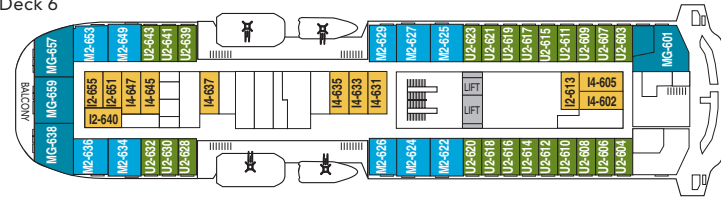

Ship yard:	Fincantieri, (I)
Year of construction:	2007
Gross tonnage:	11 647
Passengers:	318
Beds:	318
Overall length:	114 m
Beam:	20,2 m
Service speed:	13 knots

Deck 8

Deck 7

Deck 6

Deck 5

Deck 4

Deck 3

Deck 2

Cabin category MG

Photo: Tobias Fisher

Cabin category M2

Photo: Gregory Gerault

Cabin category N2

Photo: Tobias Fisher

MG	Outside grand suite	Sitting area, TV, minibar, double bed, shower/wc. Some have private balcony. MG 601 with separate sleeping area.	Deck 5, 6
M	Outside suite	One room, sitting area, TV, minibar, double bed, shower/wc.	Deck 5, 6
F	Outside superior cabin	Sitting area, TV, minibar, double bed, shower/wc.	Deck 3, 5
U	Outside cabin	One bed, one sofa bed, table, refrigerator, TV, shower/wc.	Deck 5, 6
N	Outside cabin	One bed, one sofa bed, table, refrigerator, TV, shower/wc.	Deck 3
FJ	Inside superior cabin	Sitting area, TV, minibar, double bed, shower/wc, limited or no view. FJ 503 with twin bed.	Deck 5
I	Inside cabin	One bed, one sofa bed, refrigerator, TV, shower/wc.	Deck 3, 5, 6
H	Outside cabin	Cabin for disabled. One bed, one sofa bed, table, refrigerator, TV, shower/wc.	Deck 3